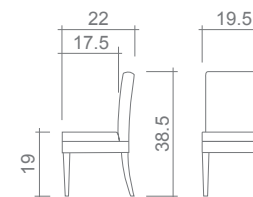

Ellis Chair

Chair

No other items available in this style

GENERAL INFORMATION:

- *dye-lot of the actual fabric and the swatch may not be exact match
- *fabric yardage for plain, railroaded 54" bolt
- *no zipper/inserts in fibre filled toss pillows
- *overall dimensions may vary +/- 1"
- *see fabric swatch for exact colour

SPECIFICATIONS:

- Back:** Tight
- Body Piping:** Seat border
- Seat Cushion:** Tight
- Suspension:** Seat: Webbing | Back: Webbing

FABRIC

Chair:

(YDS)

2.25

LEG:

Ellis Frame Dark