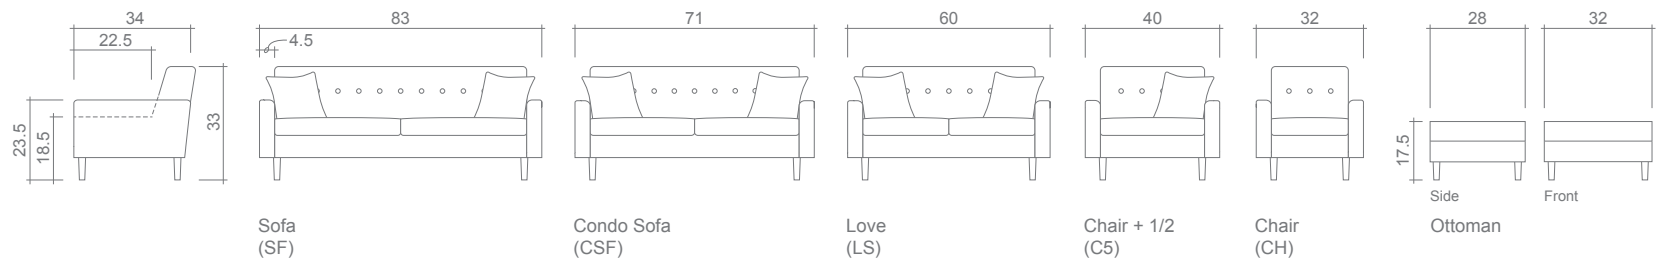

Helsinki Collection

Body Fabric: Rustic Seafoam

Arms Detachable: No

Sofa Beds Available: No

GENERAL INFORMATION:

- *dye-lot of the actual fabric and the swatch may not be exact match
- *fabric yardage for plain, railroaded 54" bolt
- *no zipper/inserts in fibre filled toss pillows
- *overall dimensions may vary +/- 1"
- *see fabric swatch for exact colour

SPECIFICATIONS:

- Back:** Tight, buttons (SF-11, CSF-9, LS-7, C5-4, CH-3)
- Body Piping:** Arms & back
- Seat Cushions:** Box band, piped, 6" thick Crown foam w/ polyester fibre wrap
- Suspension:** Seat: Springs | Back: Springs
- Toss Pillows:** Piped, 18" x 18", fibre fill