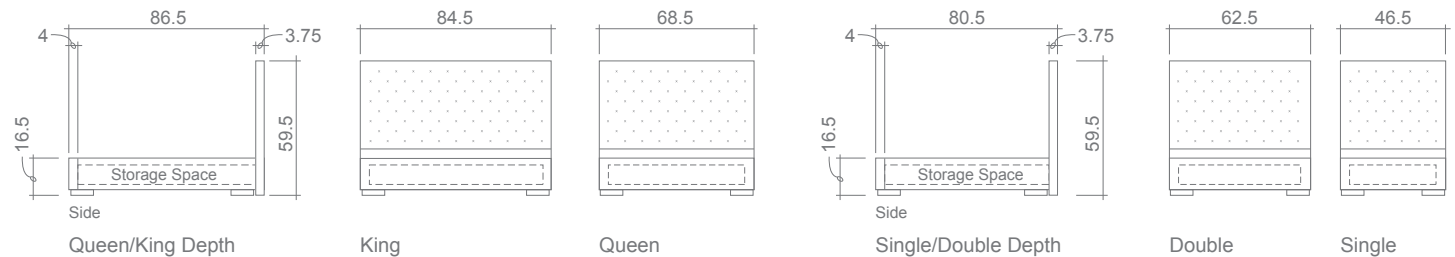

Kinga Bed Collection

Body Fabric: Campbell Spa
**Mattress not included*

King, Queen & Double Sizes: Folding (2 halves) metal frame w/ wood slats | **Single Sizes:** Single piece metal frame w/ wood slats

Also Available: Headboards & beds with storage

GENERAL INFORMATION:

- *dye-lot of the actual fabric and the swatch may not be exact match
- *fabric yardage for plain, railroaded 54" bolt
- *height from top of siderails to top of slats is 2.5"
- *overall dimensions may vary +/- 1"
- *see fabric swatch for exact colour

SPECIFICATIONS:

Headboard: Deep diamond tufted buttons; King-84, Queen-68, Double-60, Single-44

ASSEMBLY COMPONENTS:

- Footboard • Headboard
- Siderails w/ hardware • Metal frame w/ slats • Legs

FABRIC

(YDS)

- King: 17.00
- Queen: 14.75
- Double: 13.50
- Single: 11.50

LEG:

Footboard/siderails: Mike Dark

Headboard: Glides

Centre leg on slat frame:
 Metal 12" Black