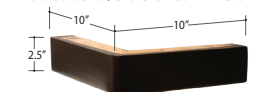

Also Available: Headboards & beds with storage

GENERAL INFORMATION:

- *dye-lot of the actual fabric and the swatch may not be exact match
- *fabric yardage for plain, railroaded 54" bolt
- *height from top of siderails to top of slats is 2.5"
- *overall dimensions may vary +/- 1"
- *see fabric swatch for exact colour

SPECIFICATIONS:

Headboard: Deep diamond tufted buttons; King-84, Queen-68, Double-60, Single-44

ASSEMBLY COMPONENTS:

- Footboard • Headboard
- Siderails w/ hardware • Metal frame w/ slats • Legs

FABRIC

(YDS)

- King: 17.00
- Queen: 14.75
- Double: 13.50
- Single: 11.50

LEG:

Footboard/siderails: Mike Dark

Headboard: Glides

Centre leg on slat frame:
 Metal 12" Black