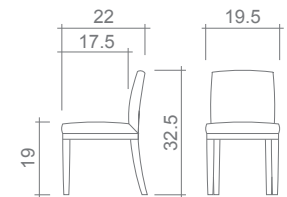

## Leena Chair

Chair

**No other items available in this style**

**GENERAL INFORMATION:**

- \*dye-lot of the actual fabric and the swatch may not be exact match
- \*fabric yardage for plain, railroaded 54" bolt
- \*no zipper/inserts in fibre filled toss pillows
- \*overall dimensions may vary +/- 1"
- \*see fabric swatch for exact colour

**SPECIFICATIONS:**

- Back:** Tight
- Body Piping:** Seat, deck plate border
- Seat Cushion:** Tight
- Suspension:** Seat: Webbing | Back: Webbing

**FABRIC**

Chair:

**(YDS)**

2.00

**LEG:**

Leena Frame Dark