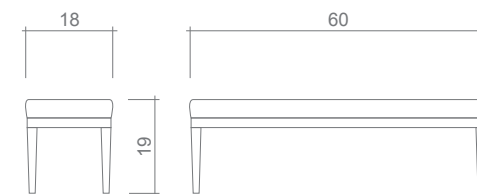

## Paris Bench

Bench

Centre leg available upon request for benches 72" and longer

Bench sizes available in lengths ranging from 24" to 84"

**GENERAL INFORMATION:**

- \*dye-lot of the actual fabric and the swatch may not be exact match
- \*fabric yardage for plain, railroaded 54" bolt
- \*no zipper/inserts in fibre filled toss pillows
- \*overall dimensions may vary +/- 1"
- \*see fabric swatch for exact colour

**SPECIFICATIONS:**

- Body Piping:** On cushion bottom
- Seat Cushion:** 2.5" thick Foam w/ polyester fibre wrap
- Suspension:** Seat: Webbing

**FABRIC**

60" Bench:

**(YDS)**

2.50

**LEG:**

Paris Frame Dark