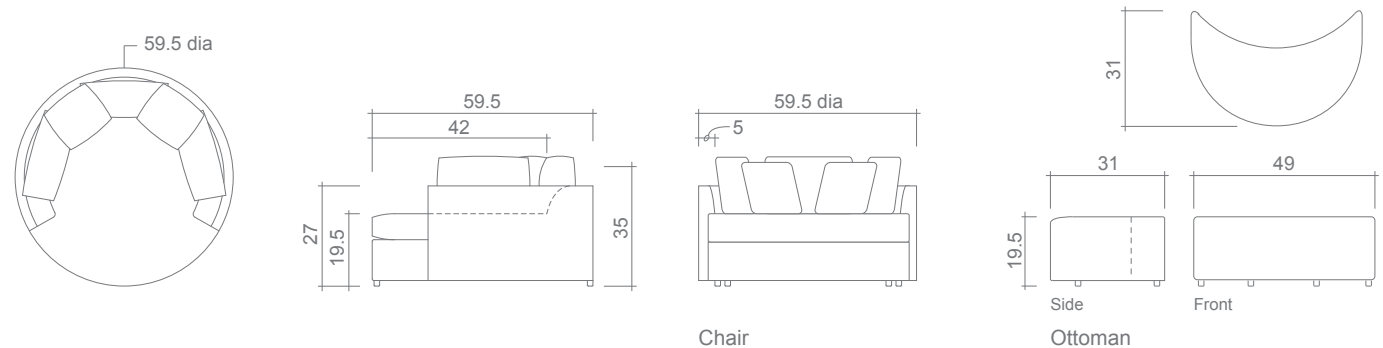

Snuggle Chair

Arms Detachable: No

No other items available in this style

GENERAL INFORMATION:

- *dye-lot of the actual fabric and the swatch may not be exact match
- *fabric yardage for plain, railroaded 54" bolt
- *no zipper/inserts in fibre filled toss pillows
- *overall dimensions may vary +/- 1"
- *see fabric swatch for exact colour

SPECIFICATIONS:

- Back:** Loose
- Back Pillows:** Knife edge, pleats, fibre fill
- Body:** Simple stitch
- Seat Cushion:** Box band, simple, 6.5" thick Foam w/ polyester fibre wrap
- Suspension:** Seat: Webbing | Back: Springs
- Toss Pillows:** Simple, 16" X 16", fibre fill