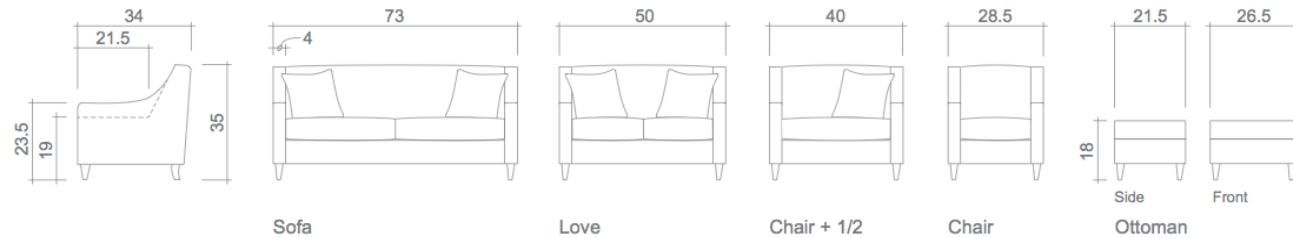

## Judy Collection

Arms Detachable: No

Sofa Beds Available: No

**GENERAL INFORMATION:**

- \*dye-lot of the actual fabric and the swatch may not be exact match
- \*fabric yardage for plain, railroaded 54" bolt
- \*no zipper/inserts in fibre filled toss pillows
- \*overall dimensions may vary +/- 1"
- \*see fabric swatch for exact colour

**SPECIFICATIONS:**

- Back:** Tight
- Body Piping:** Arms
- Seat Cushions:** Box band, piped, 6" thick Foam w/ polyester fibre wrap
- Suspension:** Seat: Springs | Back: Springs
- Toss Pillows:** Piped, 18" X 18", fibre fill

**LEG:**

- Front: Moe Dark
  - Back: 6.5" Back Dark
  - Ottoman: Moe Dark
-