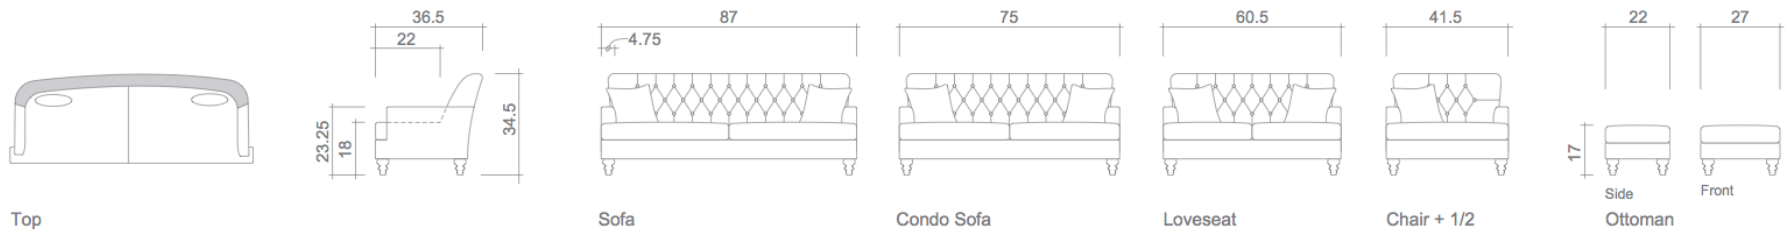

Madison Collection

Arms Detachable: No

Sofa Beds Available: No

GENERAL INFORMATION:

- *dye-lot of the actual fabric and the swatch may not be exact match
- *fabric yardage for plain, railroaded 54" bolt
- *no zipper/inserts in fibre filled toss pillows
- *overall dimensions may vary +/- 1"
- *see fabric swatch for exact colour

SPECIFICATIONS:

- Back:** Tight, deep diamond tufted with buttons (SF-34, , CSF-28, LS-22, C5-10,)
- Body:** Piping on arms (outside)
- Seat Cushions:** Box band, T-lug, piped, 6" thick foam w/ polyester fibre wrap
- Suspension:** Seat: Springs | Back: Springs
- Toss pillows:** Piped, 18"x18", fibre fill