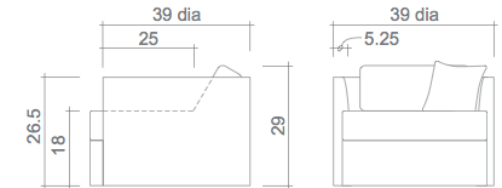

Curtis Swivel Chair

Chair

No other items available in this style

GENERAL INFORMATION:

- *dye-lot of the actual fabric and the swatch may not be exact match
- *fabric yardage for plain, railroaded 54" bolt
- *no zipper/inserts in fibre filled toss pillows
- *overall dimensions may vary +/- 1"
- *see fabric swatch for exact colour

SPECIFICATIONS:

- Back:** Loose
- Back Pillow:** Simple, 20" X 25", fibre fill
- Body:** Top stitch arms
- Seat Cushion:** T-Lug, box band, simple, 6.5" thick Foam w/ polyester fibre wrap
- Suspension:** Seat: Webbing | Back: Springs
- Toss Pillow:** Simple, 16" X 16", fibre fill