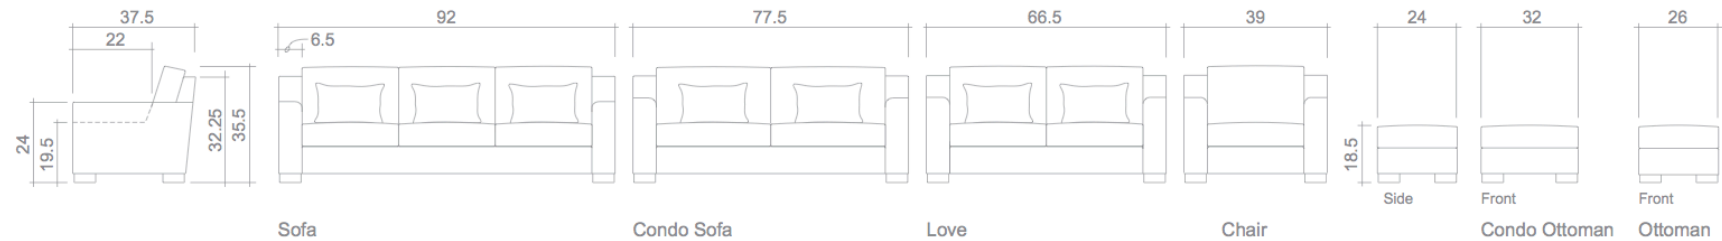

# Bennett Collection

Top  
Sofa/Chaise

End Chaise

Sofa

Condo Sofa

Love

Chair

Side

Front

Front

Condo Ottoman

Ottoman

**Arms Detachable:** No

**Sofa Beds Available:** Yes (Dimensions vary to accommodate bed mechanism)

**GENERAL INFORMATION:**

- \*dye-lot of the actual fabric and the swatch may not be exact match
- \*fabric yardage for plain, railroaded 54" bolt
- \*no zipper/inserts in fibre filled toss pillows
- \*overall dimensions may vary +/- 1"
- \*see fabric swatch for exact colour

**SPECIFICATIONS:**

- Back:** Loose
- Back Pillows:** Box band, piped, fibre fill
- Body Piping:** Arms & back
- Seat Cushions:** Box band, piped, 7" Crown Foam w/ polyester fibre wrap
- Suspension:** Seat: Webbing | Back: Webbing
- Toss Pillows:** Kidney, simple, 21.5" x 13.5", fibre fill