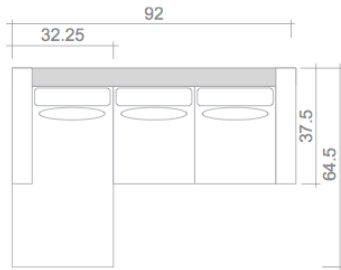

# Bennett Collection

Top  
Sofa/Chaise

End Chaise

Sofa

Condo Sofa

Love

Chair

Side

Front

Front

Condo Ottoman

Ottoman

**Arms Detachable:** No

**Sofa Beds Available:** Yes (Dimensions vary to accommodate bed mechanism)

**GENERAL INFORMATION:**

- \*dye-lot of the actual fabric and the swatch may not be exact match
- \*fabric yardage for plain, railroaded 54" bolt
- \*no zipper/inserts in fibre filled toss pillows
- \*overall dimensions may vary +/- 1"
- \*see fabric swatch for exact colour

**SPECIFICATIONS:**

- Back:** Loose
- Back Pillows:** Box band, piped, fibre fill
- Body Piping:** Arms & back
- Seat Cushions:** Box band, piped, 7" Crown Foam w/ polyester fibre wrap
- Suspension:** Seat: Webbing | Back: Webbing
- Toss Pillows:** Kidney, simple, 21.5" x 13.5", fibre fill