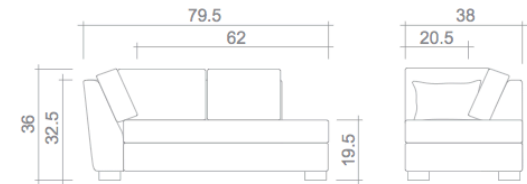

# Bennett Collection

Top  
Sofa/Chaise

End Chaise

Sofa

Condo Sofa

Love

Chair

Side

Front

Front

Condo Ottoman

Ottoman

**Arms Detachable:** No

**Sofa Beds Available:** Yes (Dimensions vary to accommodate bed mechanism)

**GENERAL INFORMATION:**

- \*dye-lot of the actual fabric and the swatch may not be exact match
- \*fabric yardage for plain, railroaded 54" bolt
- \*no zipper/inserts in fibre filled toss pillows
- \*overall dimensions may vary +/- 1"
- \*see fabric swatch for exact colour

**SPECIFICATIONS:**

- Back:** Loose
- Back Pillows:** Box band, piped, fibre fill
- Body Piping:** Arms & back
- Seat Cushions:** Box band, piped, 7" Crown Foam w/ polyester fibre wrap
- Suspension:** Seat: Webbing | Back: Webbing
- Toss Pillows:** Kidney, simple, 21.5" x 13.5", fibre fill