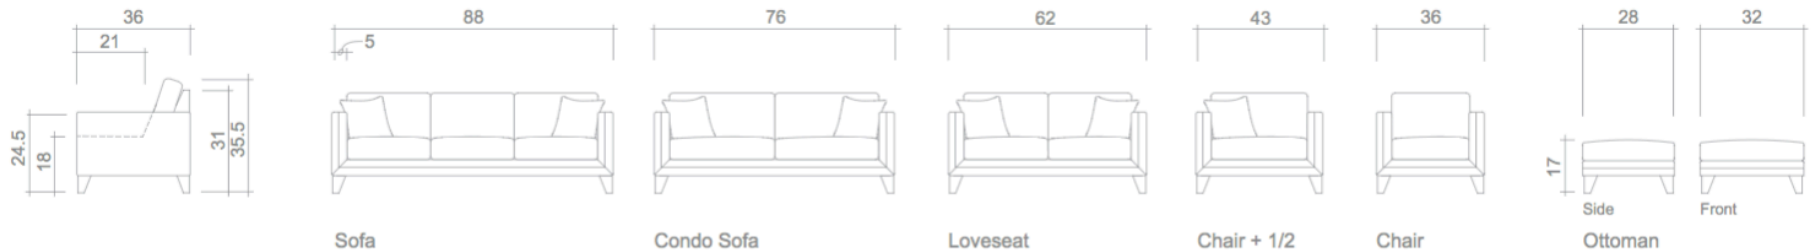

Shauna Collection

Sofa

Condo Sofa

Loveseat

Chair + 1/2

Chair

Ottoman

Arms Detachable: No

Sofa Beds Available: No

GENERAL INFORMATION:

- *dye-lot of the actual fabric and the swatch may not be exact match
- *fabric yardage for plain, railroaded 54" bolt
- *no zipper/inserts in fibre filled toss pillows
- *overall dimensions may vary +/- 1"
- *see fabric swatch for exact colour

SPECIFICATIONS:

- Back:** Loose
- Back Pillows:** Box piped
- Body:** Piping on arms & deck plate
- Seat Cushions:** Box band, piped
- Suspension:** Seat: Springs | Back: Webbing
- Toss Pillows:** 18"x18", piped, fibre fill