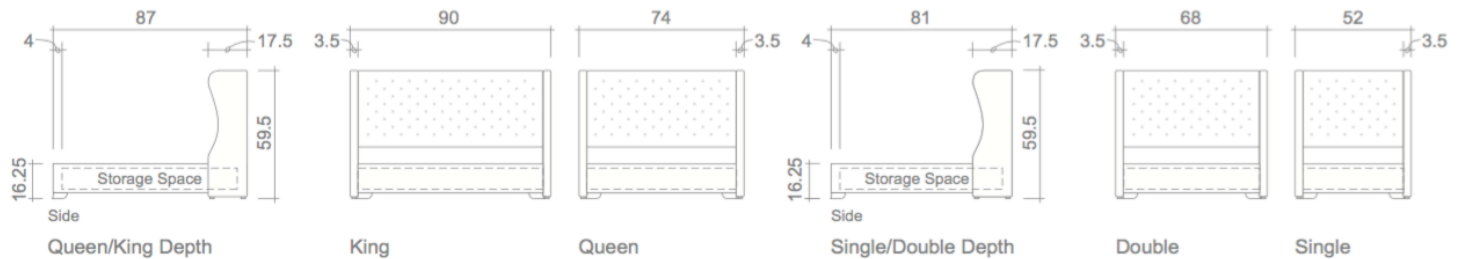

Tiffany Bed

King, Queen & Double Sizes: Folding (2 halves) metal frame w/ wood slats | **Single Sizes:** Single piece metal frame w/ wood slats | **Also Available:** Headboards & beds with storage (Dimensions vary to accommodate lift mechanism)

GENERAL INFORMATION:

- *dye-lot of the actual fabric and the swatch may not be exact match
- *fabric yardage for plain, railroaded 54" bolt
- *height from top of siderails to top of slats is 2.5"
- *overall dimensions may vary +/- 1"
- *see fabric swatch for exact colour

SPECIFICATIONS:

Headboard: Deep diamond tufted, buttons; King-84, Queen-68, Double-60, Single-44,

ASSEMBLY COMPONENTS:

- Floorboard (storage bed only)
- Footboard • Headboard
- Siderails w/ hardware • Metal frame w/ slats • Legs

FABRIC

	(YDS)
King:	18.50
Queen:	16.00
Double:	14.75
Single:	12.50

LEG:

Footboard/siderails:
9910 Dark

Headboard: Glides

Centre leg on slat frame:
Metal 12" Black