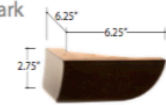

GENERAL INFORMATION:

- *dye-lot of the actual fabric and the swatch may not be exact match
- *fabric yardage for plain, railroaded 54" bolt
- *height from top of siderails to top of slats is 2.5"
- *overall dimensions may vary +/- 1"
- *see fabric swatch for exact colour

SPECIFICATIONS:

Headboard: Deep diamond tufted, buttons; King-84, Queen-68, Double-60, Single-44,

ASSEMBLY COMPONENTS:

- Floorboard (storage bed only)
- Footboard • Headboard
- Siderails w/ hardware • Metal frame w/ slats • Legs

FABRIC

	(YDS)
King:	18.50
Queen:	16.00
Double:	14.75
Single:	12.50

LEG:

Footboard/siderails:
9910 Dark

Headboard: Glides

Centre leg on slat frame:
Metal 12" Black