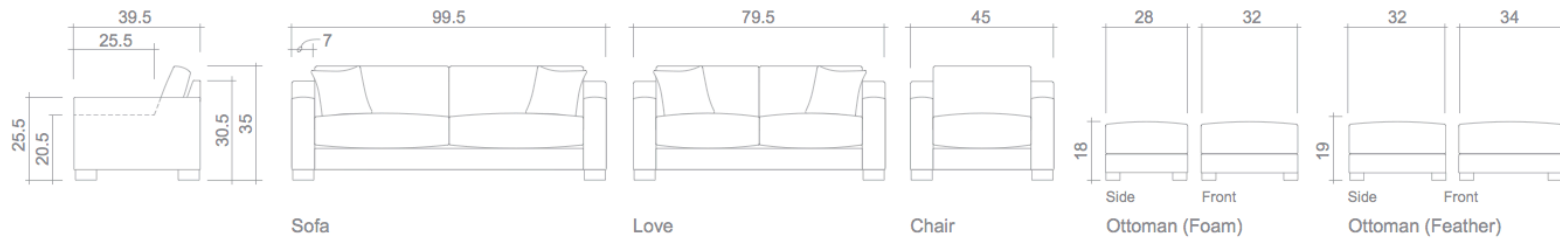

Hank Collection

Arms Detachable: Yes (Sofa only)

Sofa Beds Available: Yes (Dimensions vary to accommodate bed mechanism)

GENERAL INFORMATION:

- *dye-lot of the actual fabric and the swatch may not be exact match
- *fabric yardage for plain, railroaded 54" bolt
- *no zipper/inserts in fibre filled toss pillows
- *overall dimensions may vary +/- 1"
- *see fabric swatch for exact colour

SPECIFICATIONS:

- Back:** Loose
- Back Pillows:** Box band, top stitch, feather/fibre fill
- Body:** Top stitch
- Seat Cushions:** Box band, top stitched, 9" thick (Foam core w/ feather wrap)
- Suspension:** Seat: Webbing | Back: Webbing
- Toss Pillows:** Simple, 18" x 18", feather fill, zipper