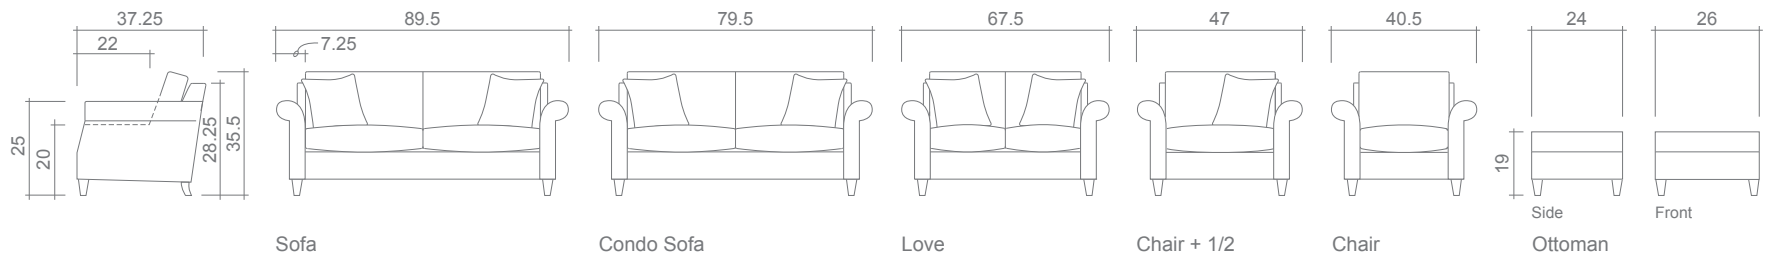

Cohen Collection

Arms Detachable: No

Sofa Beds Available: No

GENERAL INFORMATION:

- *dye-lot of the actual fabric and the swatch may not be exact match
- *fabric yardage for plain, railroaded 54" bolt
- *no zipper/inserts in fibre filled toss pillows
- *overall dimensions may vary +/- 1"
- *see fabric swatch for exact colour

SPECIFICATIONS:

- Back:** Loose
- Back Pillows:** Box band, piped, fibre fill
- Body Piping:** Arms facing
- Seat Cushions:** Box band, piped, 7" thick Crown Foam w/ polyester fibre wrap
- Suspension:** Seat: Springs | Back: Webbing
- Toss Pillows:** Piped, 18" X 18", fibre fill