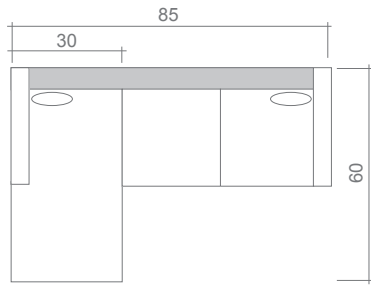

Costello Collection

Top
Sofa Chaise

Arms Detachable: No

See Costello Sectional Planner for more components

Sofa Beds Available: Yes (Dimensions vary to accommodate bed mechanism)

GENERAL INFORMATION:

- *dye-lot of the actual fabric and the swatch may not be exact match
- *fabric yardage for plain, railroaded 54" bolt
- *no zipper/inserts in fibre filled toss pillows
- *overall dimensions may vary +/- 1"
- *see fabric swatch for exact colour

SPECIFICATIONS:

- Back:** Tight, w/ buttons (SF-11x1, CSF-9x1, LS-7x1, C5-4x1, CH-3x1)
- Body:** Piping on inside back
- Seat Cushions:** Box band, piped, 6" thick Crown Foam w/ polyester fibre wrap
- Suspension:** Seat: Springs | Back: Springs
- Toss Pillows:** Simple, 18" x 18", fibre fill