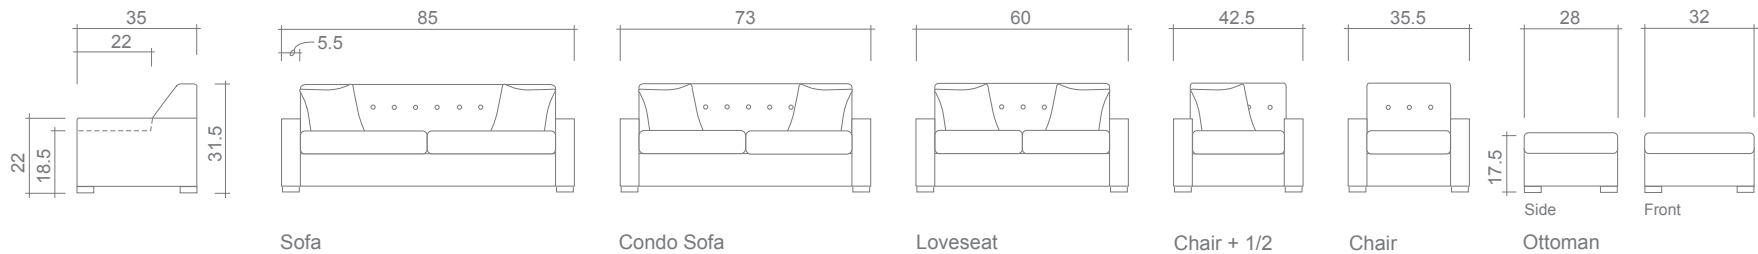

Costello Collection

Top
Sofa Chaise

Arms Detachable: No

See Costello Sectional Planner for more components

Sofa Beds Available: Yes (Dimensions vary to accommodate bed mechanism)

GENERAL INFORMATION:

- *dye-lot of the actual fabric and the swatch may not be exact match
- *fabric yardage for plain, railroaded 54" bolt
- *no zipper/inserts in fibre filled toss pillows
- *overall dimensions may vary +/- 1"
- *see fabric swatch for exact colour

SPECIFICATIONS:

- Back:** Tight, w/ buttons (SF-11x1, CSF-9x1, LS-7x1, C5-4x1, CH-3x1)
- Body:** Piping on inside back
- Seat Cushions:** Box band, piped, 6" thick Crown Foam w/ polyester fibre wrap
- Suspension:** Seat: Springs | Back: Springs
- Toss Pillows:** Simple, 18" x 18", fibre fill