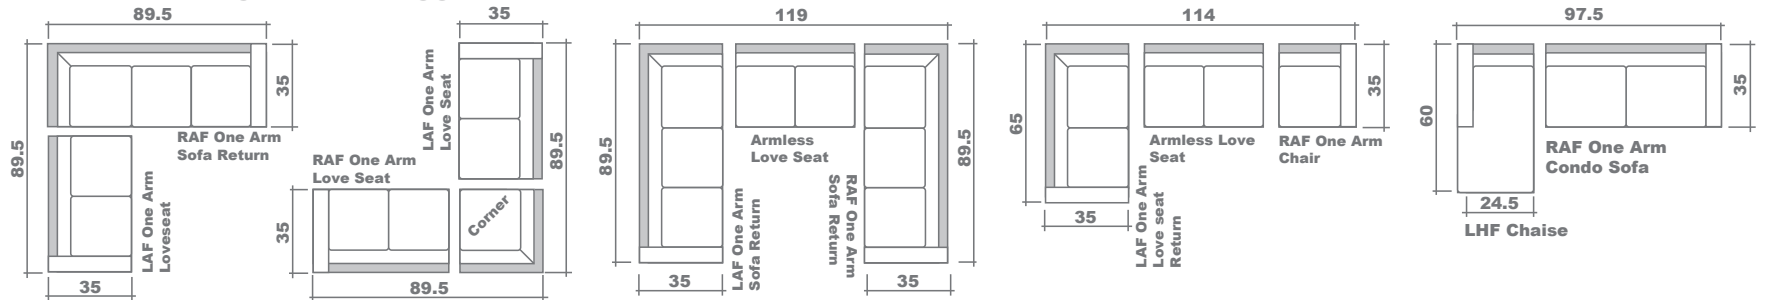

# Costello Sectional Planner

### GENERAL INFORMATION:

\*dye-lot of the actual fabric and the swatch may not be exact match  
 \*fabric yardage for plain, railroaded 54" bolt

\*no zipper/inserts in fibre filled toss pillows  
 \*overall dimensions may vary +/- 1"  
 \*see fabric swatch for exact colour