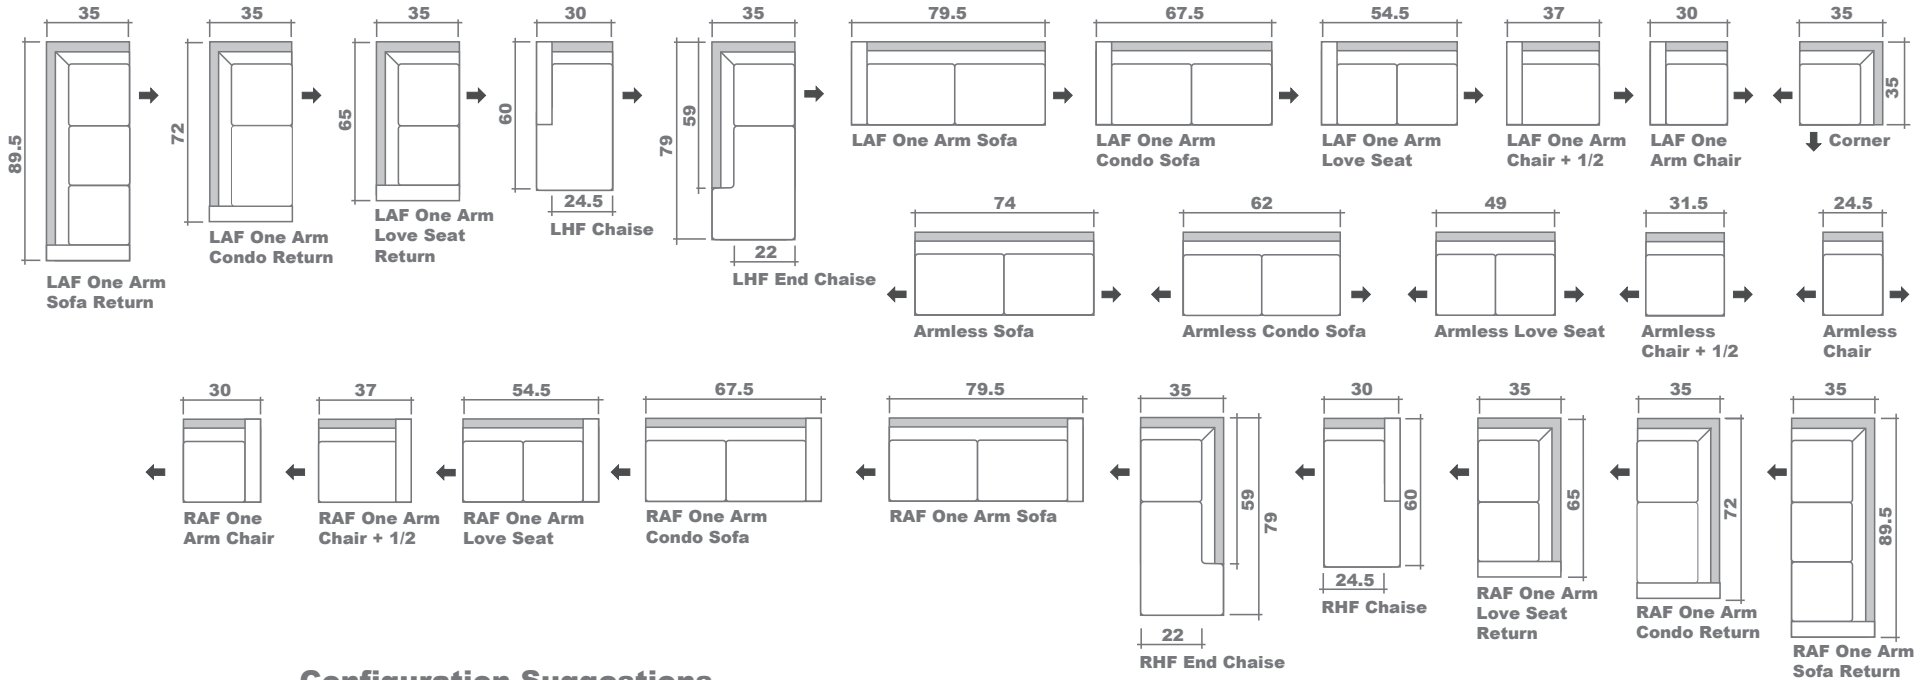

# Costello Sectional Planner

## Configuration Suggestions

### GENERAL INFORMATION:

\*dye-lot of the actual fabric and the swatch may not be exact match  
 \*fabric yardage for plain, railroaded 54" bolt

\*no zipper/inserts in fibre filled toss pillows  
 \*overall dimensions may vary +/- 1"  
 \*see fabric swatch for exact colour