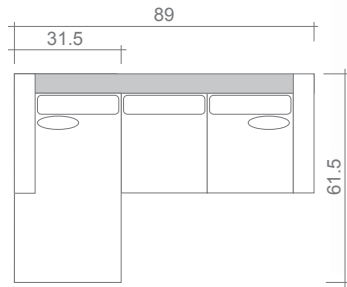

Monroe Collection

Top
Sofa/Chaise

Arms Detachable: No

See Monroe Sectional Planner for more components

Sofa Beds Available: No

GENERAL INFORMATION:

- *dye-lot of the actual fabric and the swatch may not be exact match
- *fabric yardage for plain, railroaded 54" bolt
- *no zipper/inserts in fibre filled toss pillows
- *overall dimensions may vary +/- 1"
- *see fabric swatch for exact colour

SPECIFICATIONS:

- Back:** Loose
- Back Pillows:** Box band, piped, fibre fill
- Body:** Piping on arms
- Seat Cushions:** Box band, piped, 6" thick Crown Foam w/ polyester fibre wrap
- Suspension:** Seat: Springs
- Toss Pillows:** 18" x 18", piped, fibre fill