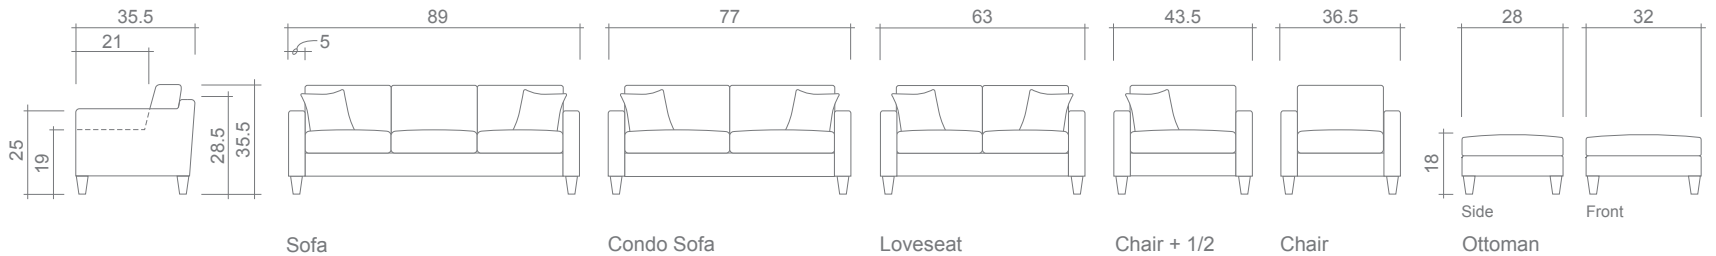

Monroe Collection

Top
Sofa/Chaise

Arms Detachable: No

See Monroe Sectional Planner for more components

Sofa Beds Available: No

GENERAL INFORMATION:

- *dye-lot of the actual fabric and the swatch may not be exact match
- *fabric yardage for plain, railroaded 54" bolt
- *no zipper/inserts in fibre filled toss pillows
- *overall dimensions may vary +/- 1"
- *see fabric swatch for exact colour

SPECIFICATIONS:

- Back:** Loose
- Back Pillows:** Box band, piped, fibre fill
- Body:** Piping on arms
- Seat Cushions:** Box band, piped, 6" thick Crown Foam w/ polyester fibre wrap
- Suspension:** Seat: Springs
- Toss Pillows:** 18" x 18", piped, fibre fill