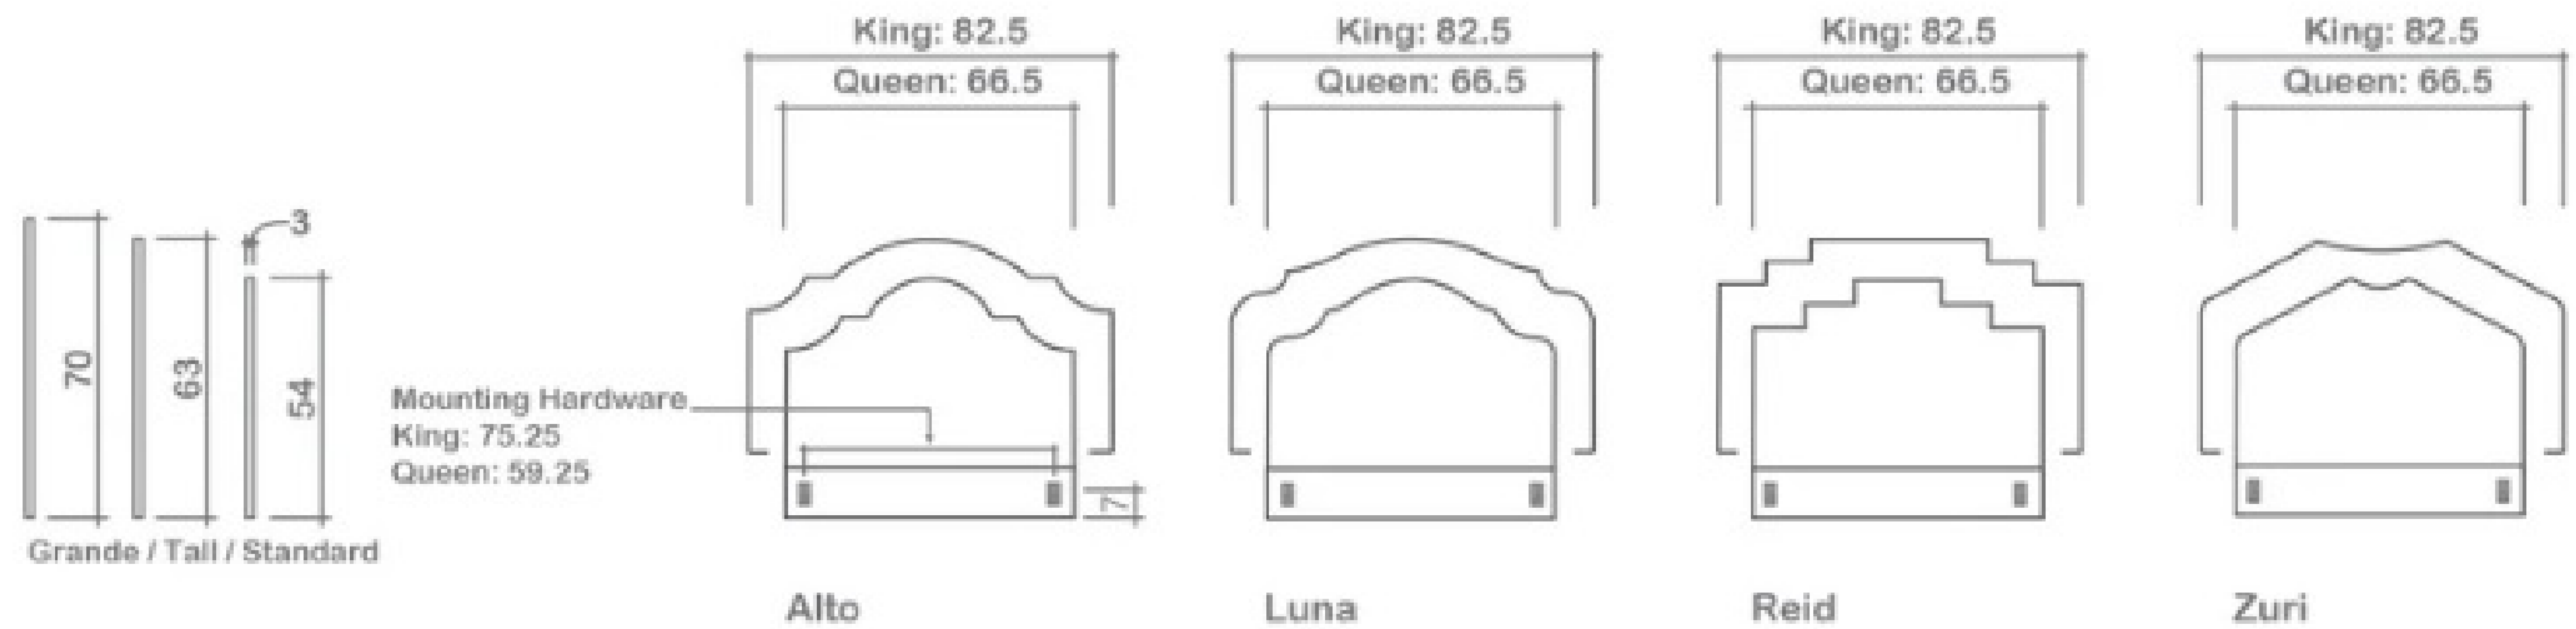

CHARLOTTE UPHOLSTERED BED COLLECTION

Also Available: Beds & storage beds

GENERAL INFORMATION:

*dye-lot of the actual fabric and the swatch may not be exact match
 *overall dimensions may vary +/- 1"
 *see fabric swatch for exact colour

SPECIFICATIONS:

Various options available as per Chateau Collection options sheet (see reverse)

Double & single not available

LEG:
Glides