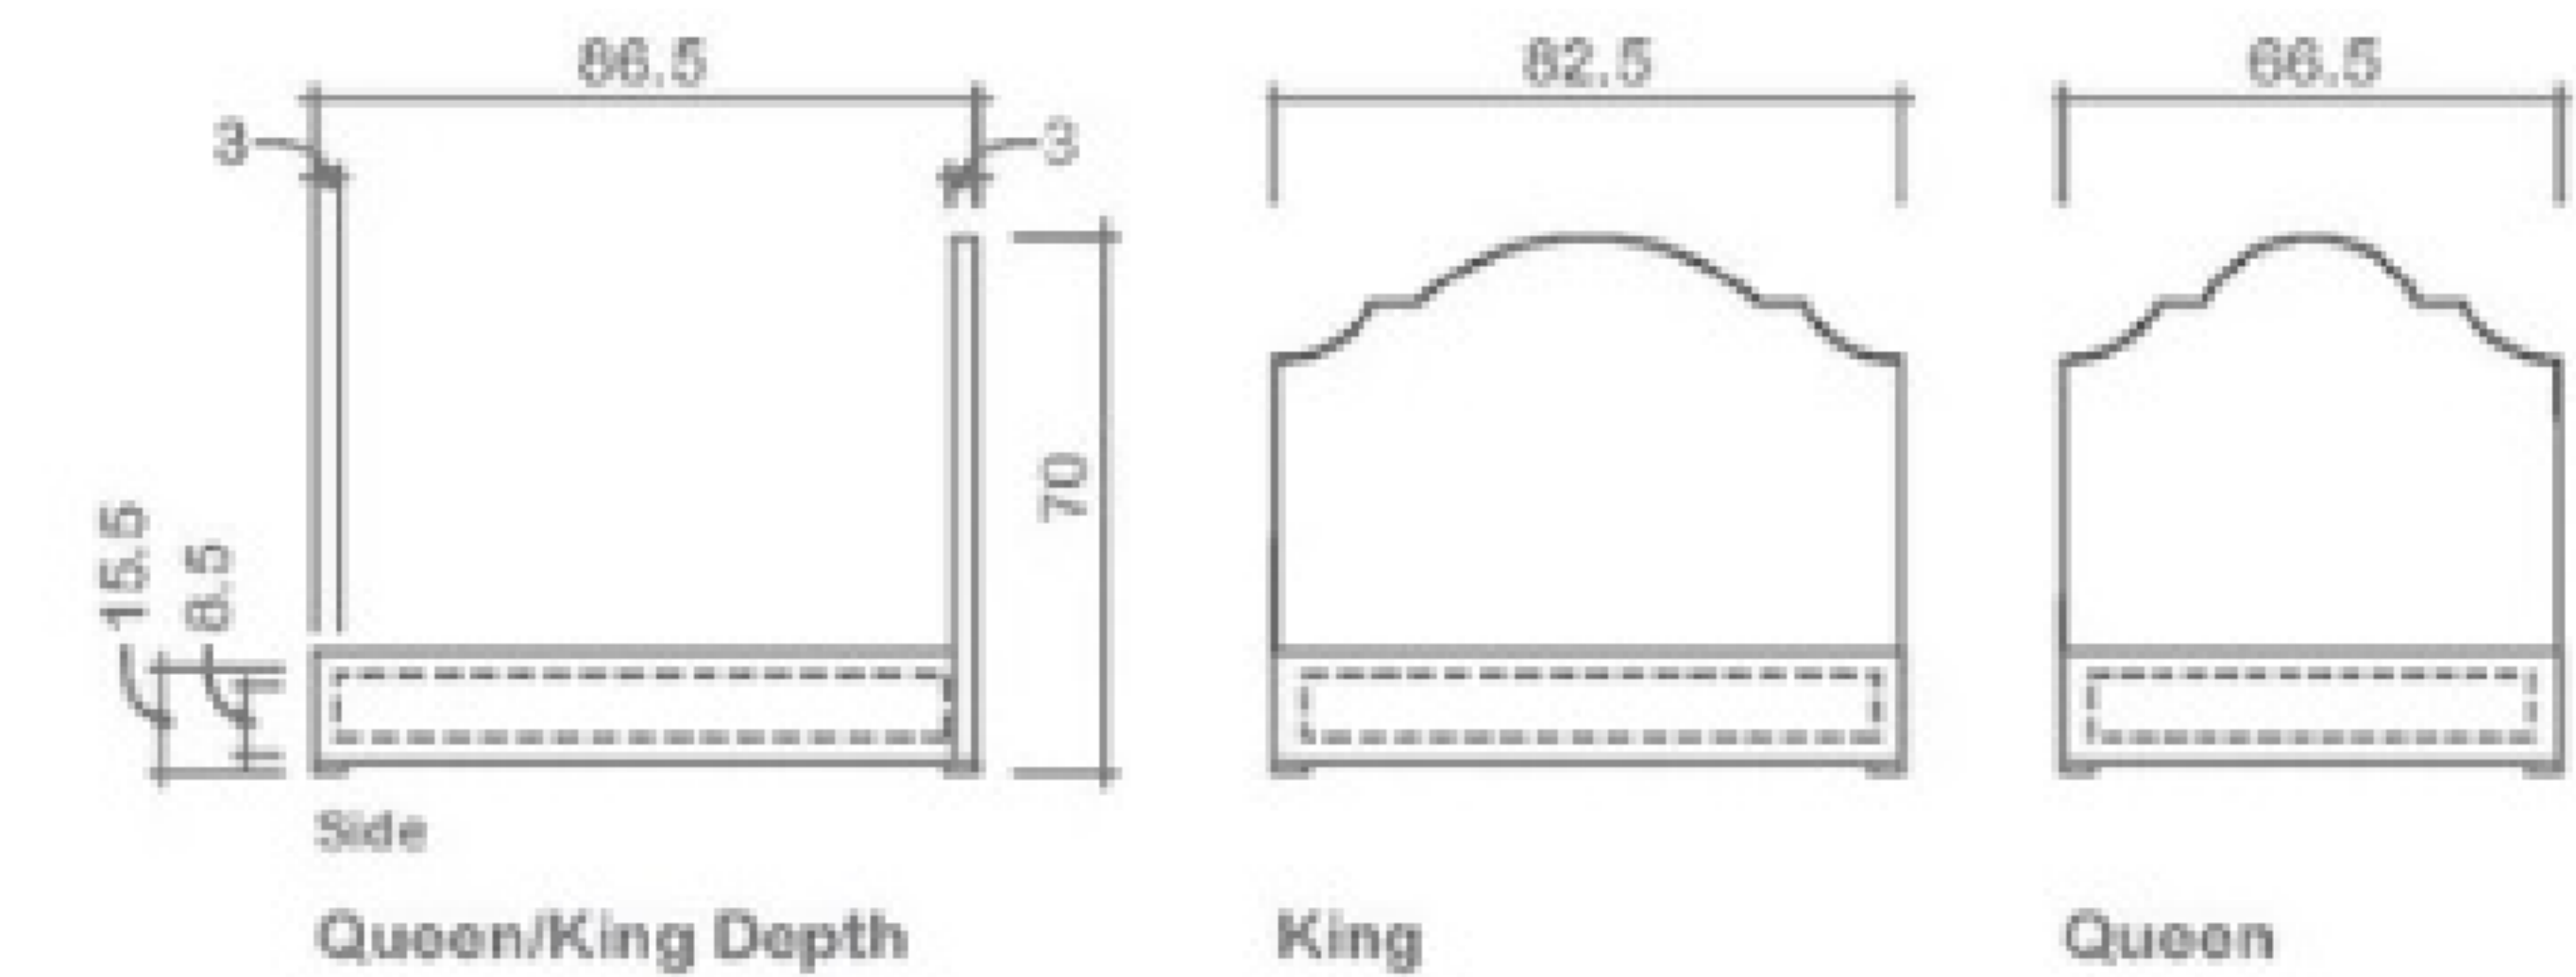

CHARLOTTE UPHOLSTERED BED

Headboard style:
70" Chateau Alto
Option shown: Nail Inside

**Mattress not included*

King & Queen: Folding (2 halves) metal frame w/ wood slats

Also Available: Headboards & beds with storage (*Dimensions may vary*)

GENERAL INFORMATION:

- *dye-lot of the actual fabric and the swatch may not be exact match
- *height from top of siderails to top of slats is 2.5"
- *overall dimensions may vary +/- 1"
- *see fabric swatch for exact colour

Double & single not available

LEG:

Centre leg on slat frame:
Metal 10" Black