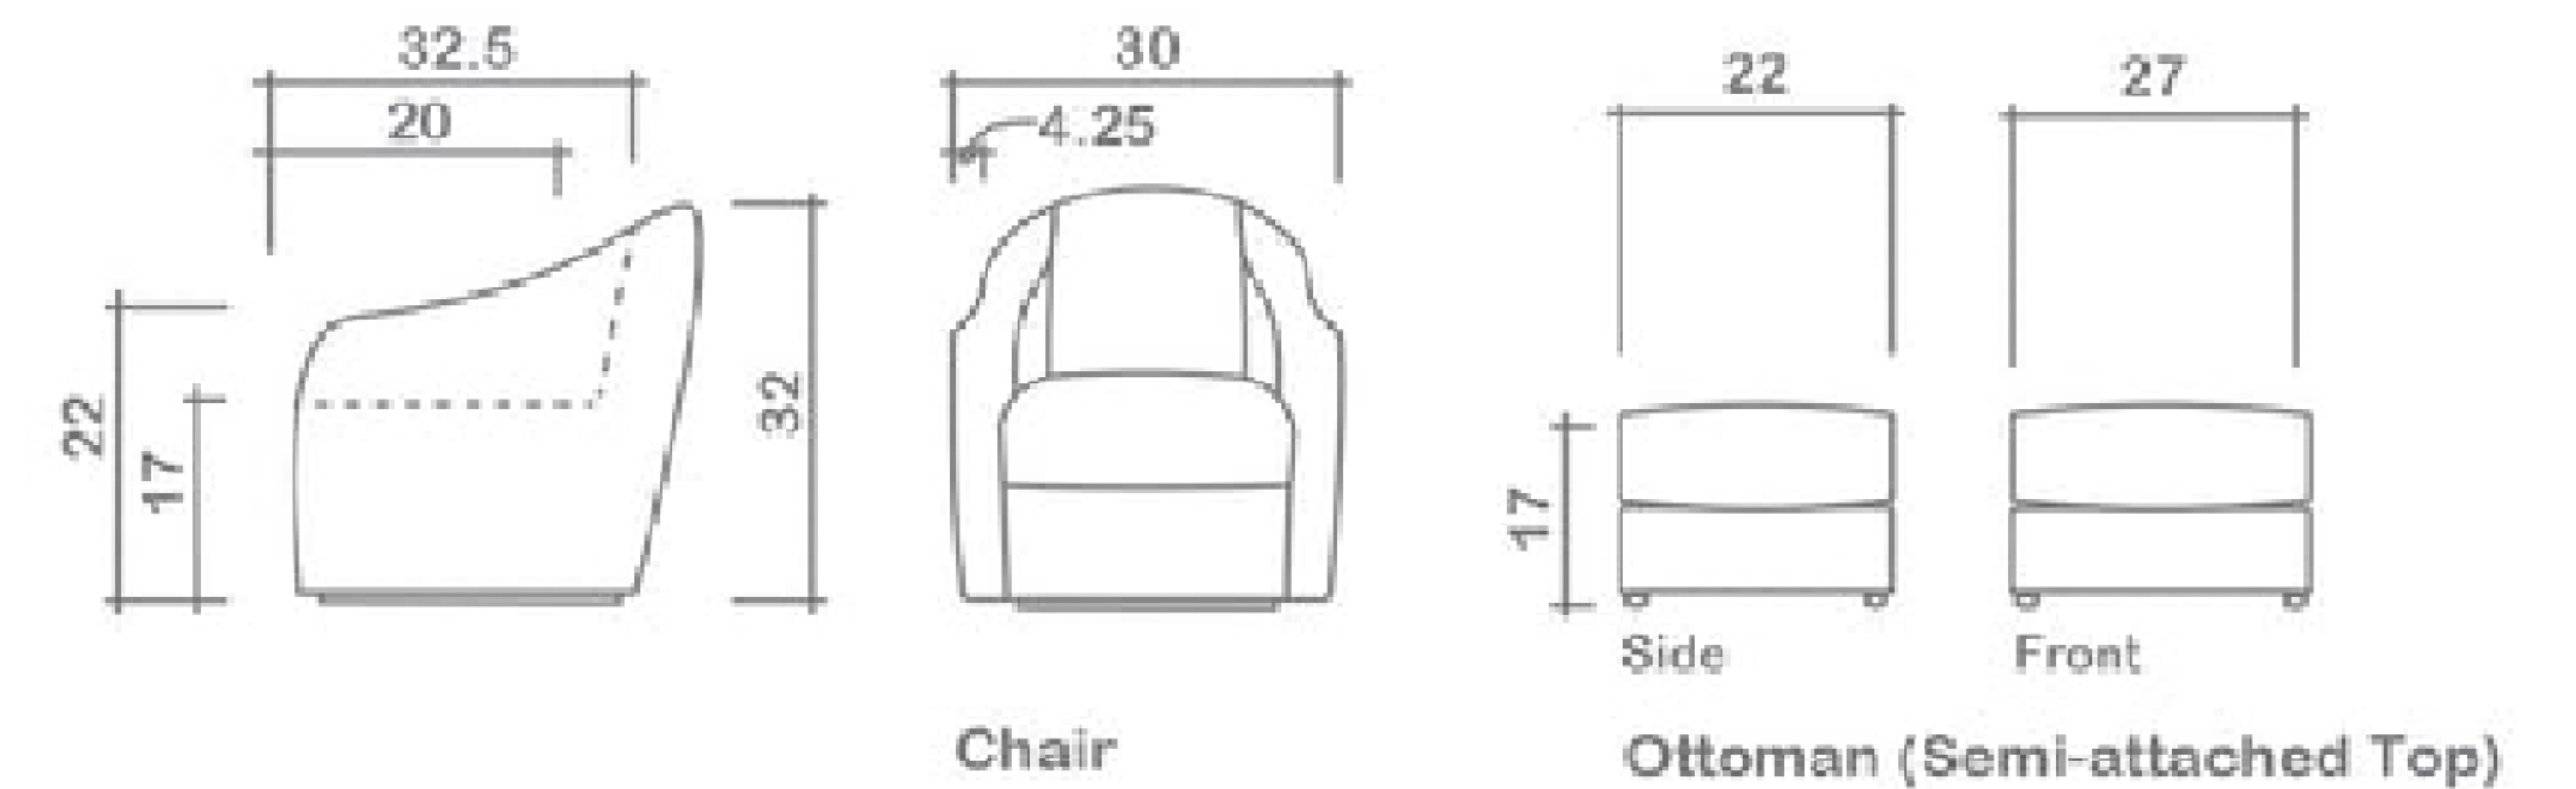

JOEY SWIVEL CHAIR

Arms Detachable: No

No other items available in this style

GENERAL INFORMATION:

- *dye-lot of the actual fabric and the swatch may not be exact match
- *no zipper/inserts in fibre filled toss pillows
- *overall dimensions may vary +/- 1"
- *see fabric swatch for exact colour

SPECIFICATIONS:

- Back:** Semi-attached
- Body:** Piping all around on arms & back
- Seat Cushion:** Semi-attached seat, 6" thick crown foam w/ polyester fibre wrap
- Suspension:** Seat: Springs | Back: Webbing

LEG:

Swivel Base

Ottoman: 1.5" Plastic Legs