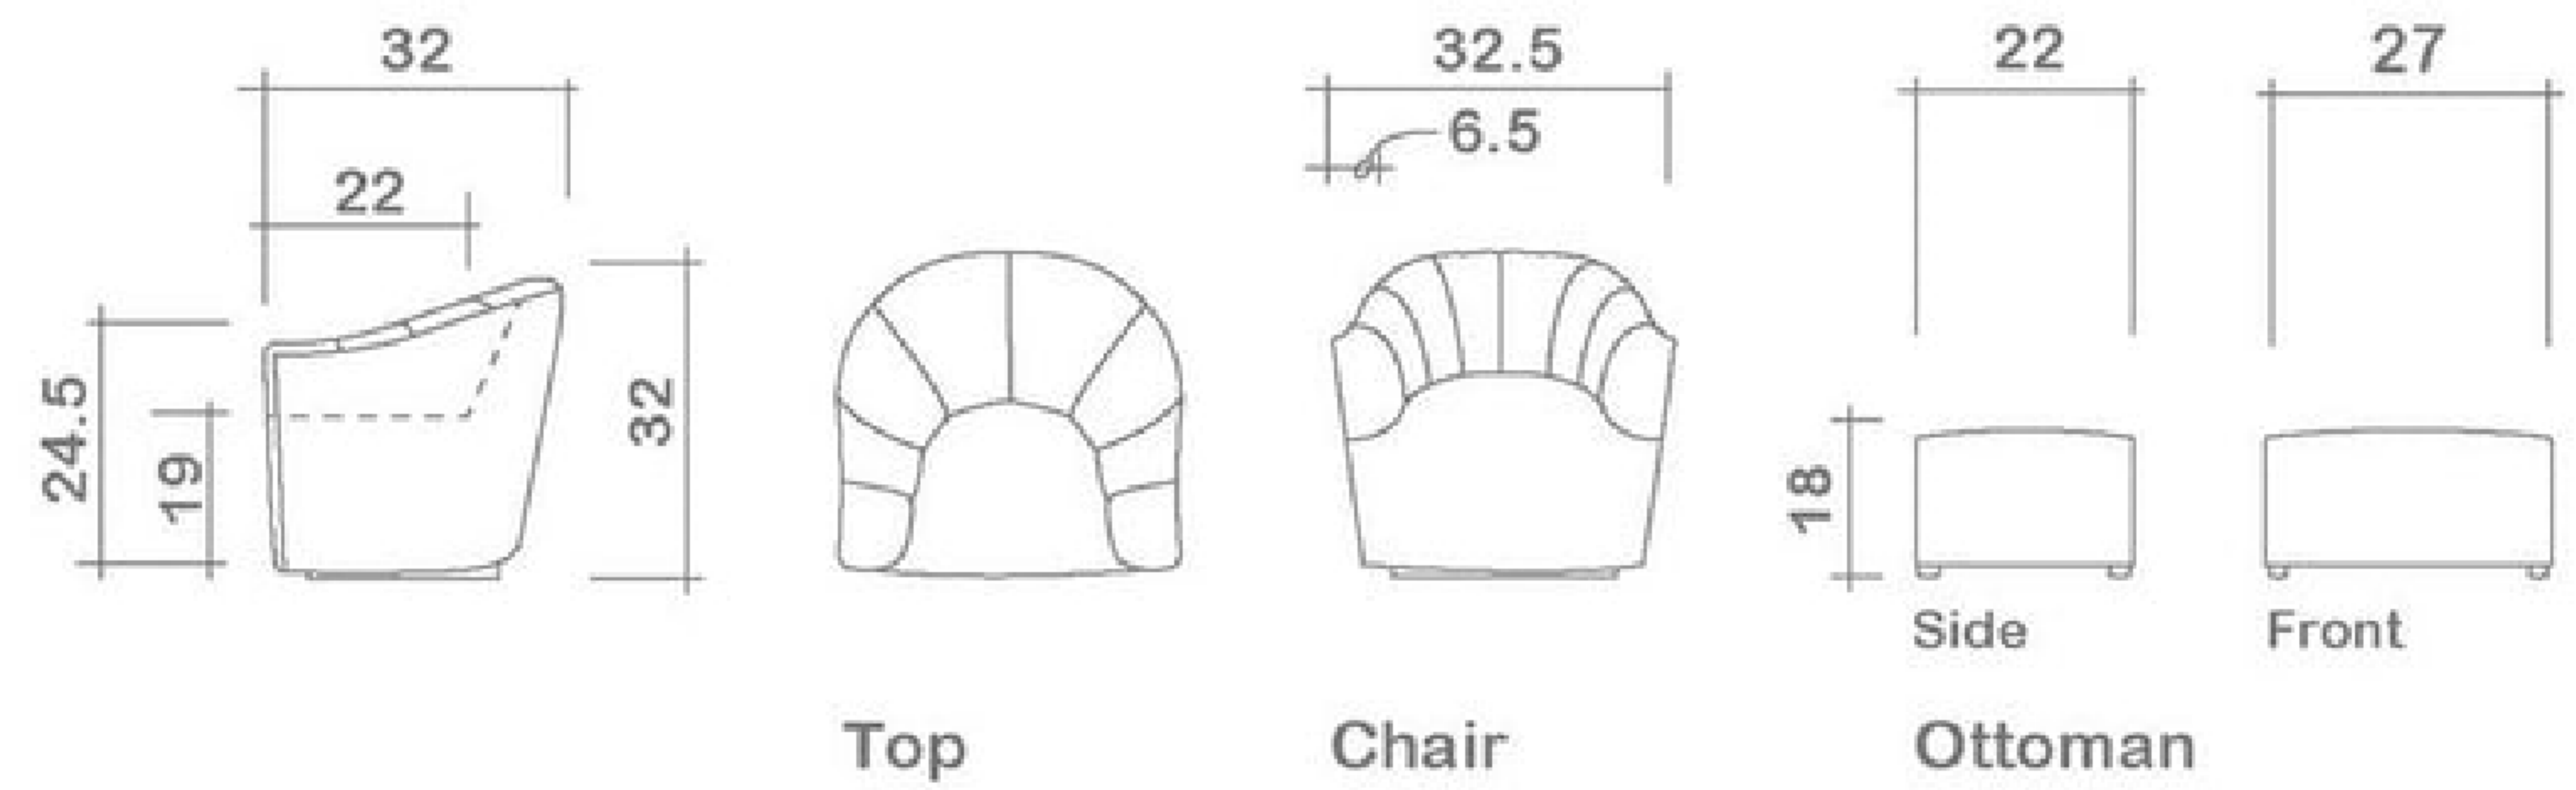

KIRA SWIVEL CHAIR

Arms Detachable: No

No other items available in this style

GENERAL INFORMATION:

- *dye-lot of the actual fabric and the swatch may not be exact match
- *no zipper/inserts in fibre filled toss pillows
- *overall dimensions may vary +/- 1"
- *see fabric swatch for exact colour

SPECIFICATIONS:

- Back:** Tight, channels (As shown in picture)
- Seat Cushion:** Tight seat, 5.5" thick foam
- Suspension:** Seat: Webbing | Back: Springs

LEG:

Swivel Base

Ottoman: 1.5" Plastic Legs