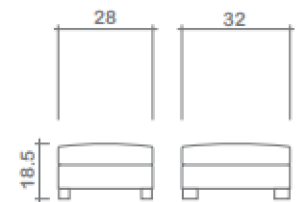

Front

Ottoman