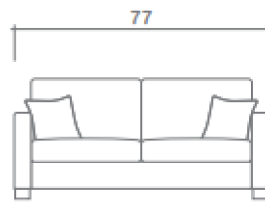

MARTIN COLLECTION

Condo Sofa

Arms Detachable: Yes (Sofa only)

See Mountain Sectional Planner for more components

Sofa Beds Available: Yes (Dimensions vary to accommodate bed mechanism)

GENERAL INFORMATION:

*dye-lot of the actual fabric and the swatch may not be exact match

*no zipper/inserts in fibre filled toss pillows

*overall dimensions may vary +/- 1"

*see fabric swatch for exact colour

SPECIFICATIONS:

Back: Loose

Back Pillows: Box band, top stitch, fibre fill

Body: Top stitch on arms

Seat Cushions: Box band, top stitch, 7" thick Crown Foam w/ polyester fibre wrap

Suspension: Seat: Springs | Back: Webbing

Toss Pillows: Simple, 18"x 18", fibre fill

LEG:

Milano Front Dark