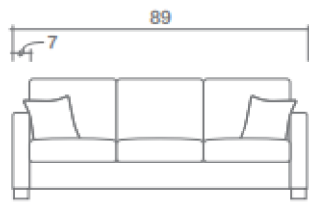

MARTIN COLLECTION

Top
Sofa/Chaise

Sofa

Condo Sofa

Loveseat

Chair + 1/2

Chair

Ottoman

Front

Arms Detachable: Yes (Sofa only)

See Mountain Sectional Planner for more components

Sofa Beds Available: Yes (Dimensions vary to accommodate bed mechanism)

GENERAL INFORMATION:

*dye-lot of the actual fabric and the swatch may not be exact match