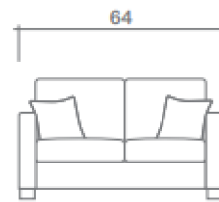

MARTIN COLLECTION

Top
Sofa/Chaise

Sofa

Condo Sofa

Loveseat

Chair + 1/2

Chair

Ottoman

Front

Arms Detachable: Yes (Sofa only)

See Mountain Sectional Planner for more components

Sofa Beds Available: Yes (Dimensions vary to accommodate bed mechanism)

GENERAL INFORMATION:

*dye-lot of the actual fabric and the swatch may not be exact match

Seat Cushions: Box band, top stitch, 7" thick Crown Foam w/ polyester fibre wrap

Suspension: Seat: Springs | Back: Webbing

Toss Pillows: Simple, 18"x 18", fibre fill

LEG:

Milano Front Dark