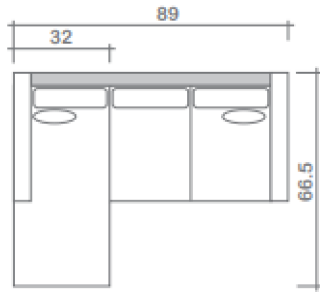

MARTIN COLLECTION

Top
Sofa/Chaise