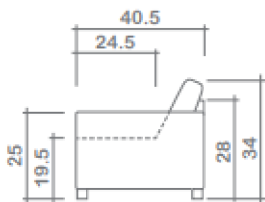

MARTIN COLLECTION

Sofa

Arms Detachable: Yes (Sofa only)

See Mountain Sectional Planner for more components

Sofa Beds Available: Yes (Dimensions vary to accommodate bed mechanism)

GENERAL INFORMATION:

*dye-lot of the actual fabric and the swatch may not be exact match

*no zipper/inserts in fibre filled toss pillows

*overall dimensions may vary +/- 1"

*see fabric swatch for exact colour

SPECIFICATIONS:

Back: Loose

Back Pillows: Box band, top stitch, fibre fill

Body: Top stitch on arms

Seat Cushions: Box band, top stitch, 7" thick Crown Foam w/ polyester fibre wrap

Suspension: Seat: Springs | Back: Webbing

Toss Pillows: Simple, 18"x 18", fibre fill

LEG:

Milano Front Dark