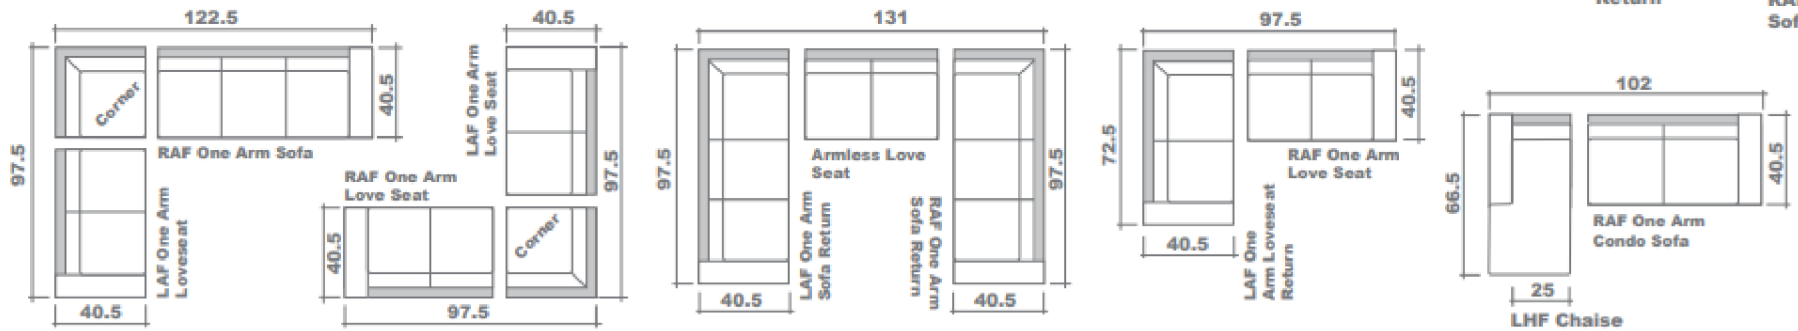

### GENERAL INFORMATION:

\*dye-lot of the actual fabric and the swatch may not be exact match  
 \*no zipper/inserts in fibre filled toss pillows

\*overall dimensions may vary +/- 1"  
 \*see fabric swatch for exact colour