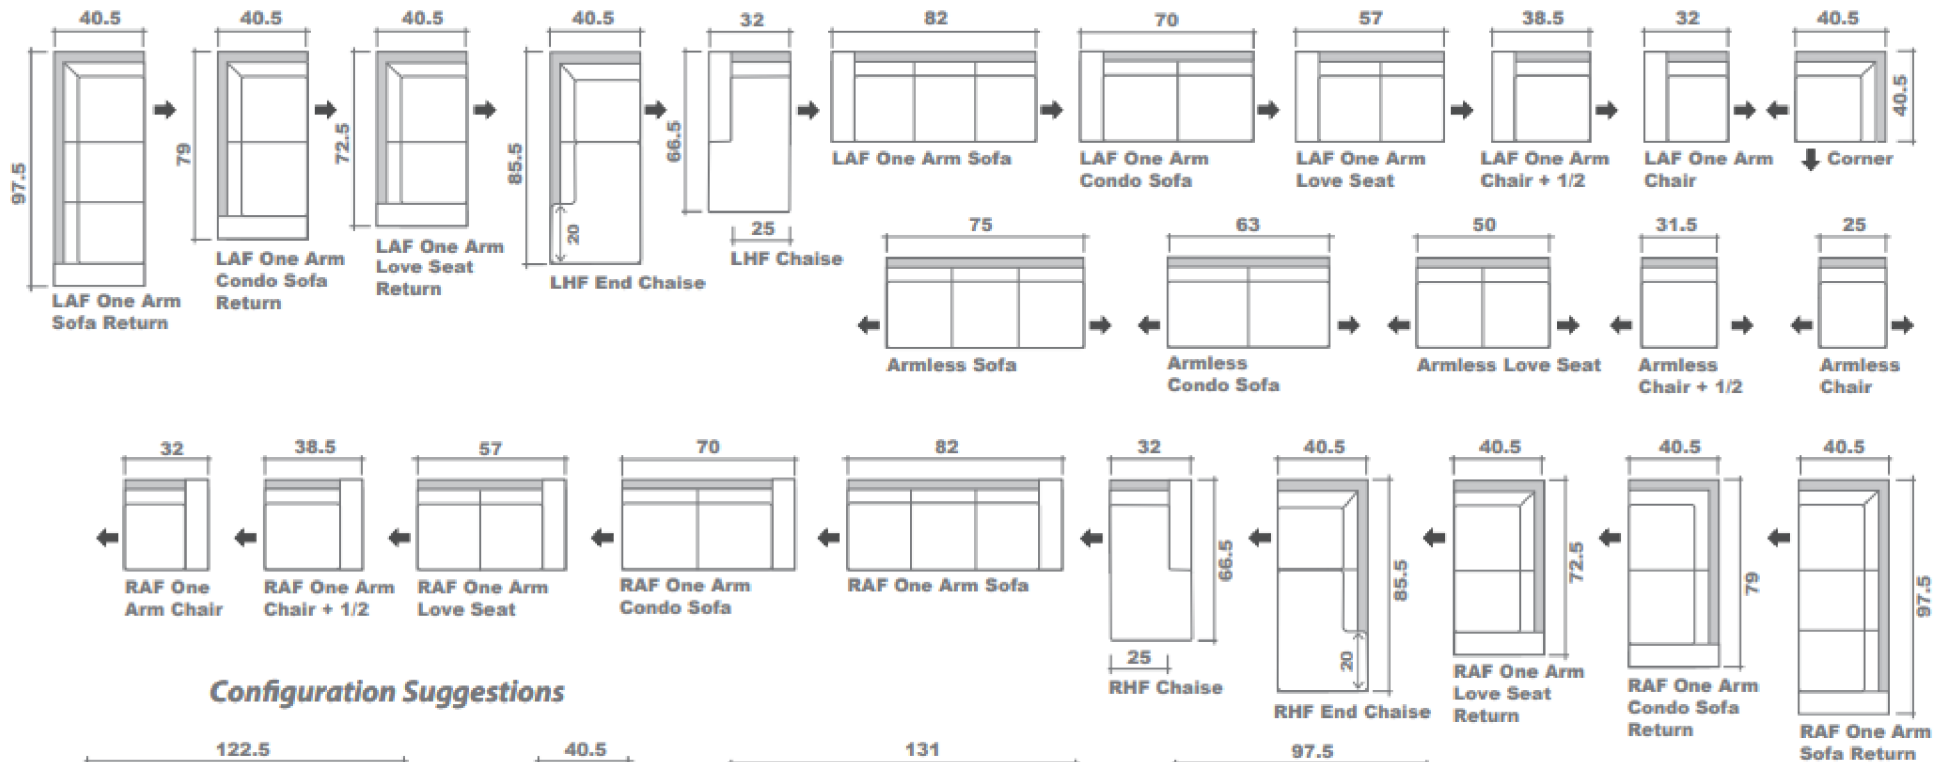

## Configuration Suggestions

### GENERAL INFORMATION:

\*dye-lot of the actual fabric and the swatch may not be exact match  
 \*no zipper/inserts in fibre filled toss pillows

\*overall dimensions may vary +/- 1"  
 \*see fabric swatch for exact colour