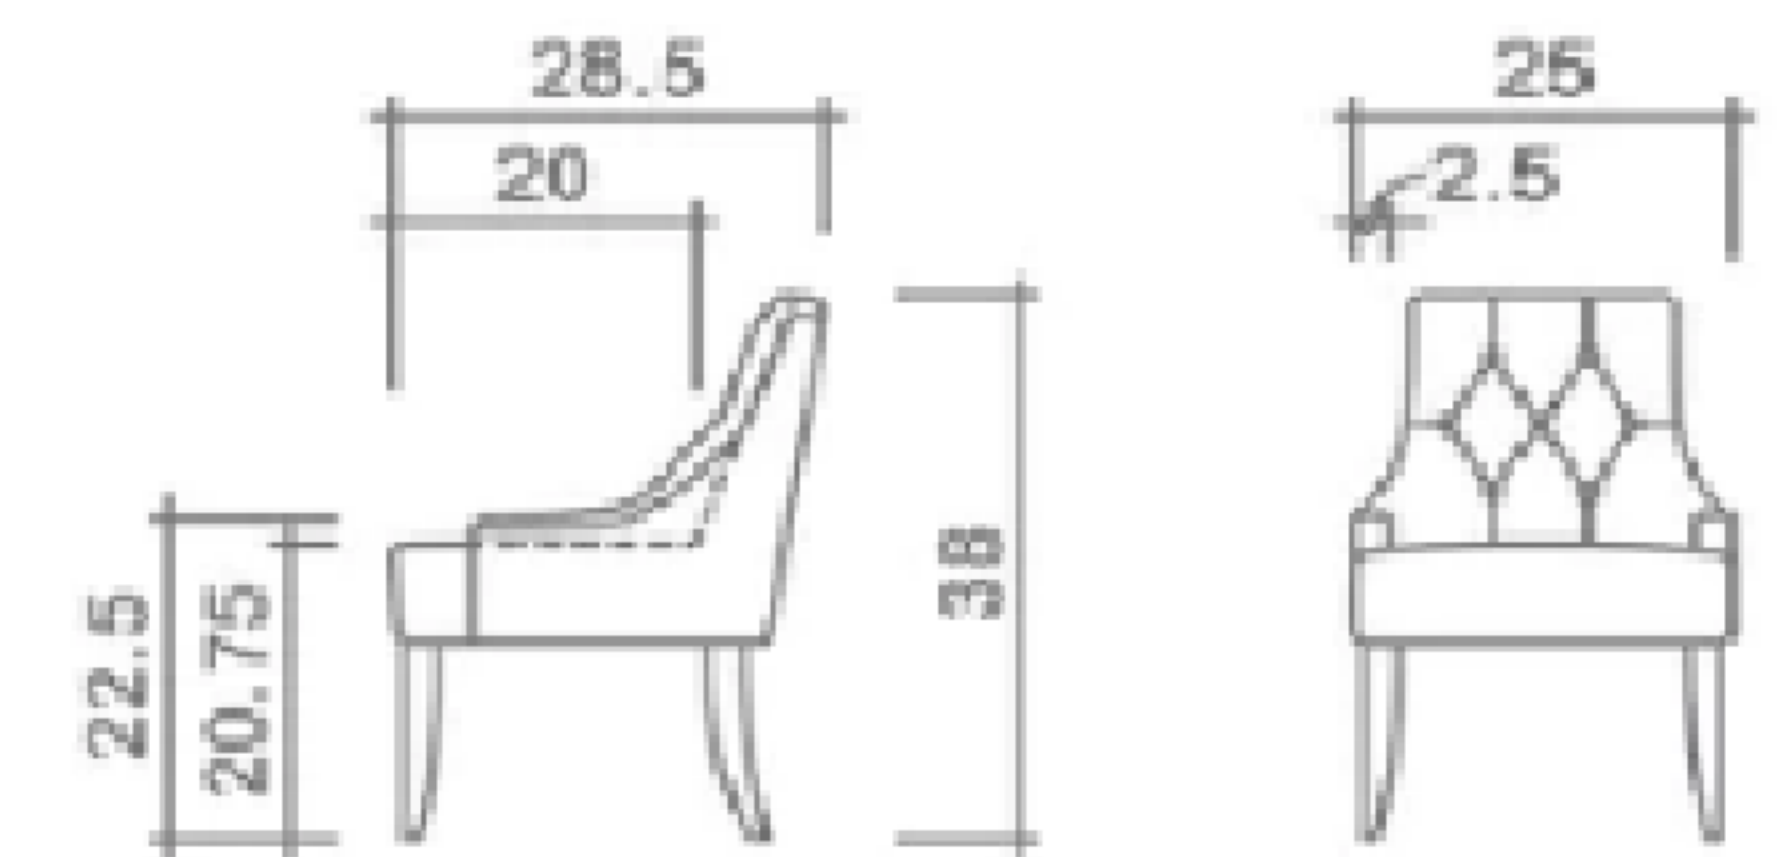

FLORENCE DINING CHAIR

Chair

Arms Detachable: No

No other items available in this style

GENERAL INFORMATION:

- *dye-lot of the actual fabric and the swatch may not be exact match
- *no zipper/inserts in fibre filled toss pillows
- *overall dimensions may vary +/- 1"
- *see fabric swatch for exact colour

SPECIFICATIONS:

- Back:** Tight, diamond tufted, 7 buttons
- Body:** Piping on outside arms & back
- Seat:** Tight, piped, 3" thick Crown Foam w/ polyester fibre wrap
- Suspension:** Seat: Webbing

LEG:

Flora Frame Dark